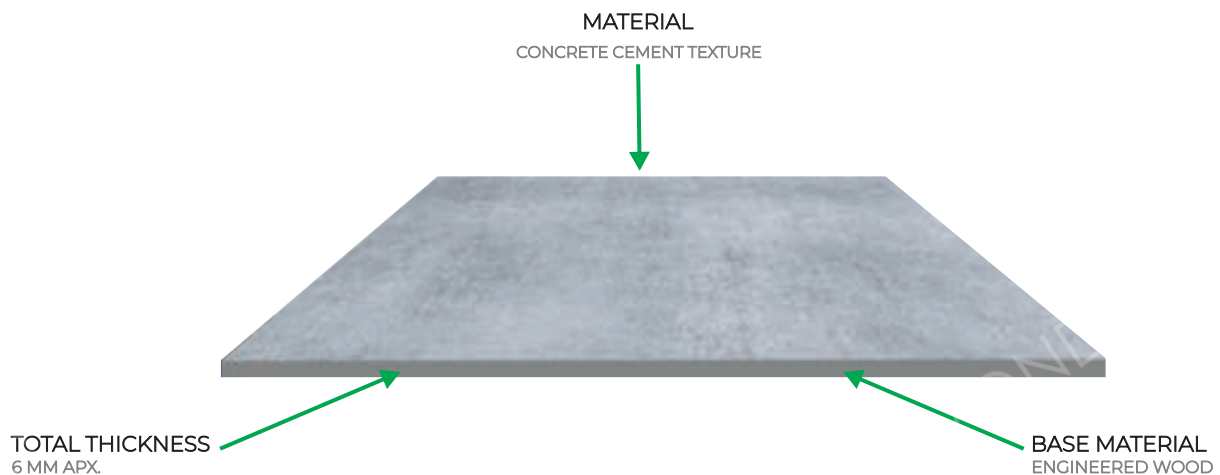

In addition to being a less expensive material, Rock Blend panels are also more affordable in terms of labor costs to install, compared to natural concrete cement.

KEY FEATURES :

It is reasonably priced alternative to natural concrete cement. Light weight material reduces installation time and cost as installers can do work in a shorter time frame. An excellent choice for tight areas where it might be difficult to work with natural concrete cement. Lasts for many years when properly installed.